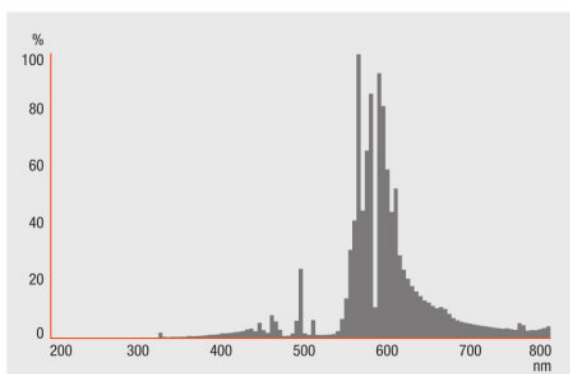

Product datasheet

Technical data

Additional product data

Appropriate disposal acc. to WEEE	Yes

Certificates & standards

Energy efficiency class	G

Environmental information

Information according Art. 33 of EU Regulation (EC) 1907/2006 (REACH)	
Date of Declaration	18-04-2022
Primary Article Identifier	4050300024325 | 4052899415379
Declaration No. in SCIP database	In work

Light Distribution

NAV_SUPER_4Y_SUPER_6Y